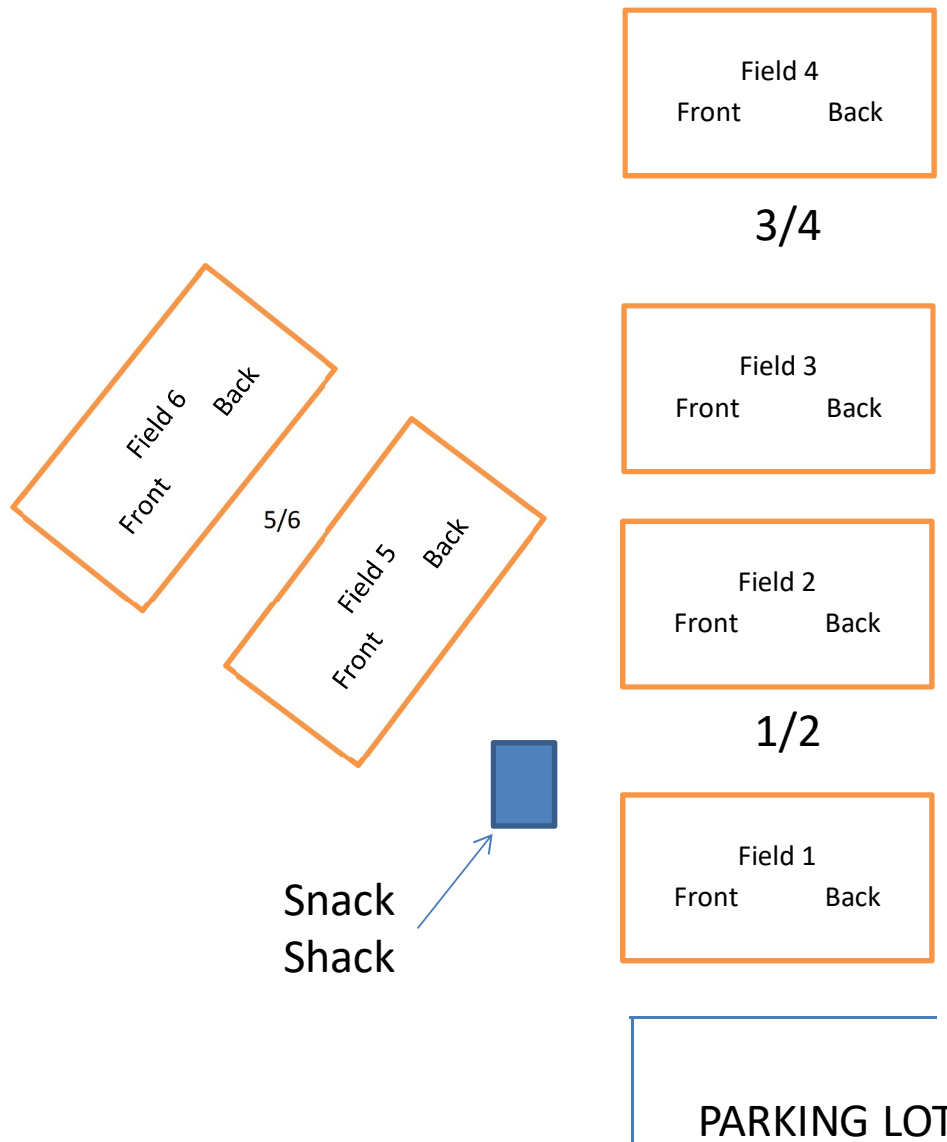

Fall 2018 NYS Practice Fields

Practice Day and Field Assignments

| Day | Field | Front | Back |
|--------|-------|--------------------------|--------------------------|
| Monday | 1 | Crew Suyapa Fernandez | Galaxy Andrew Bradley |
| | 1/2 | Union Patrick Hughes | Broncos Steve Weafer |
| | 2 | Fillies Sean Conway | Stampede Dan Brent |
| | 5 | Rangers Wes Reing | Colts Tony Valerie |
| | 5/6 | Hawks Pete Noble | |
| | 6 | | |

| Day | Field | Front | Back |
|-----------|-------|----------------------------|----------------------------|
| Wednesday | 1 | Dynamo Dee Wooley | Impact Mike Lockard |
| | 1/2 | Timbers Elton Polena | Stallions Chris Penza |
| | 2 | Mustangs AJ Gould | |
| | 5 | Quakes Brad Truman | Sounders Pete Noble |
| | 5/6 | Eagles Vanessa Boucher | Cardinals Stuart Gebbie |
| | 6 | Avalanche Gary Goldberg | |