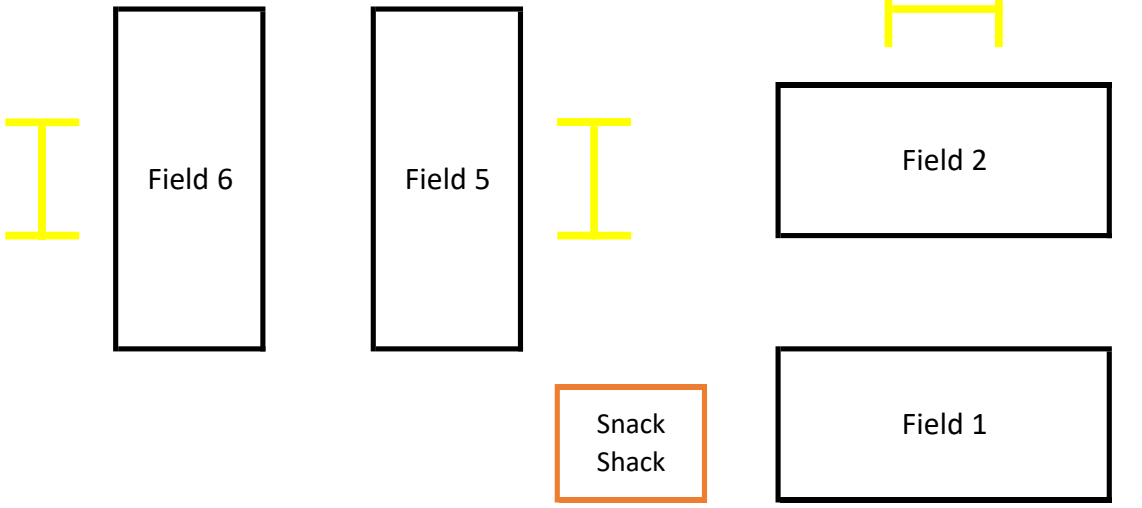

Grades 1/2 & 3

Games played on black lined fields

Coakely Middle School

Parking Lot

Pre-K & Kindergarten

Kindergarten games are played on a full red field
Pre-K games are played from side to side on half a red field